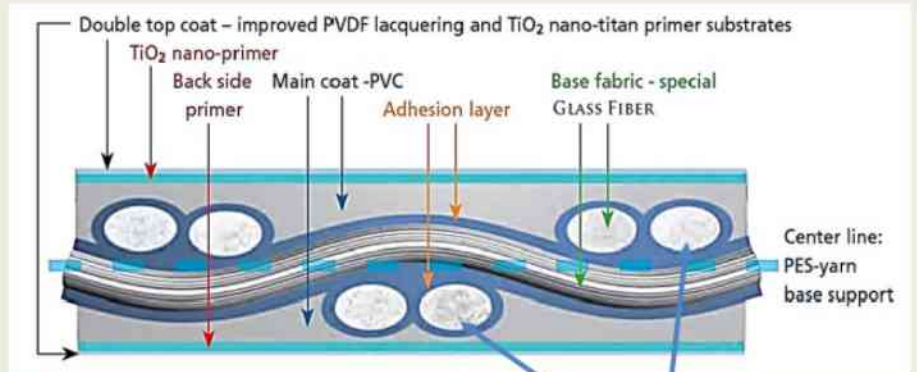

Aluminum H Beam (6061-T6)

Air Circulation

Fabric Feature (Can be used over 20years)

Coated Membrane
=> Self Cleaning

Comparison 3 Years later

Normal Membrane
=> contaminated

Glass Fiber Yarn

Major Fabric Suppliers