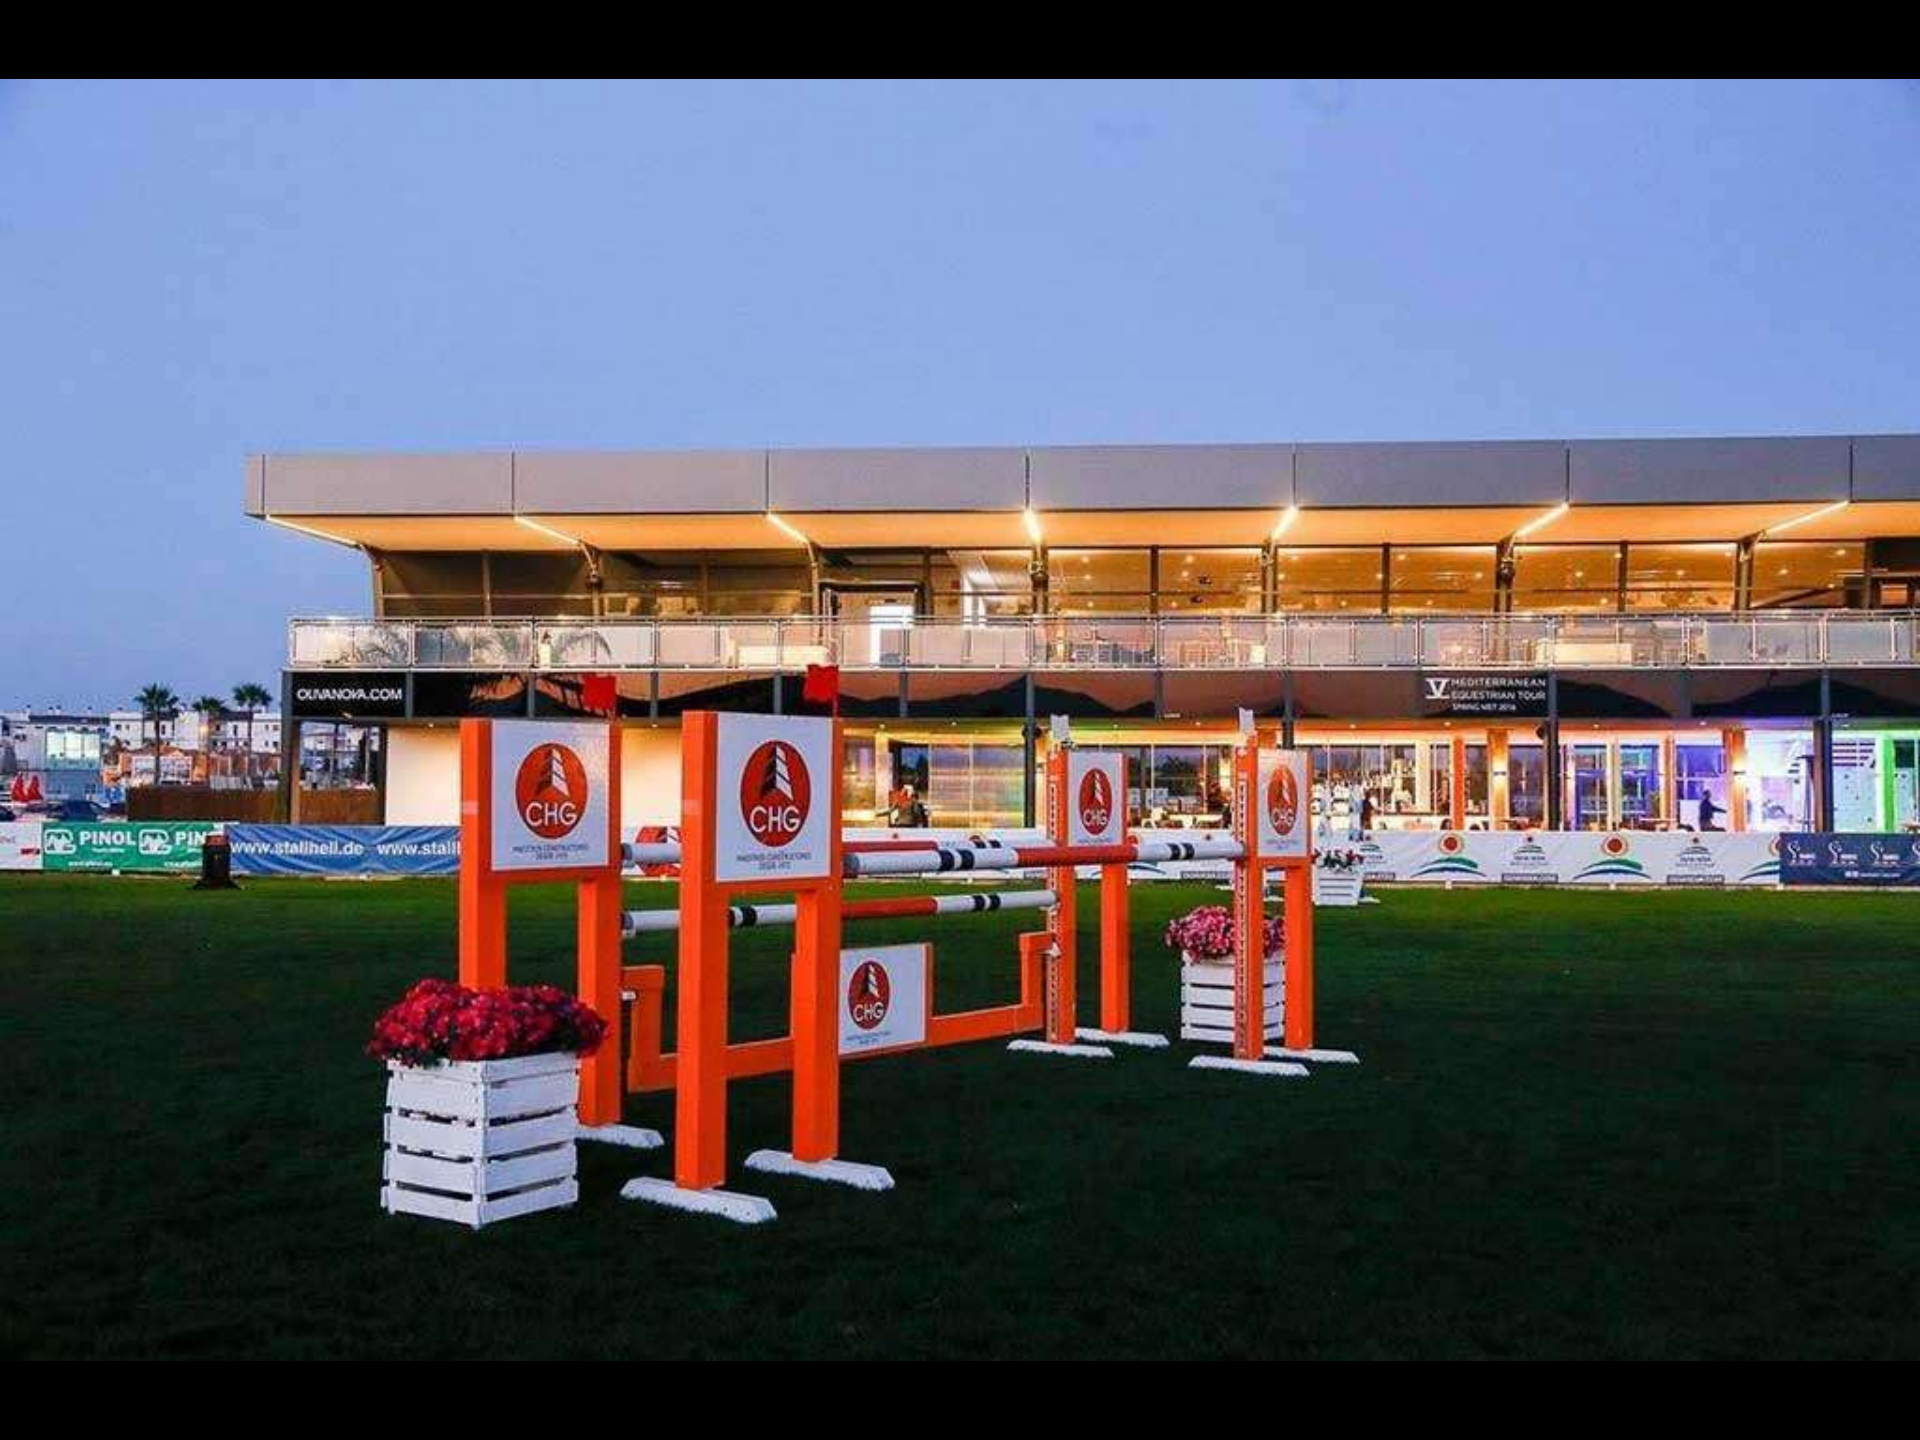

OLIVANOVA.COM

PINOL PINOL
www.stallhell.de www.stallhell.de

MEDITERRANEAN EQUESTRIAN TOUR SPRING MEET 2018